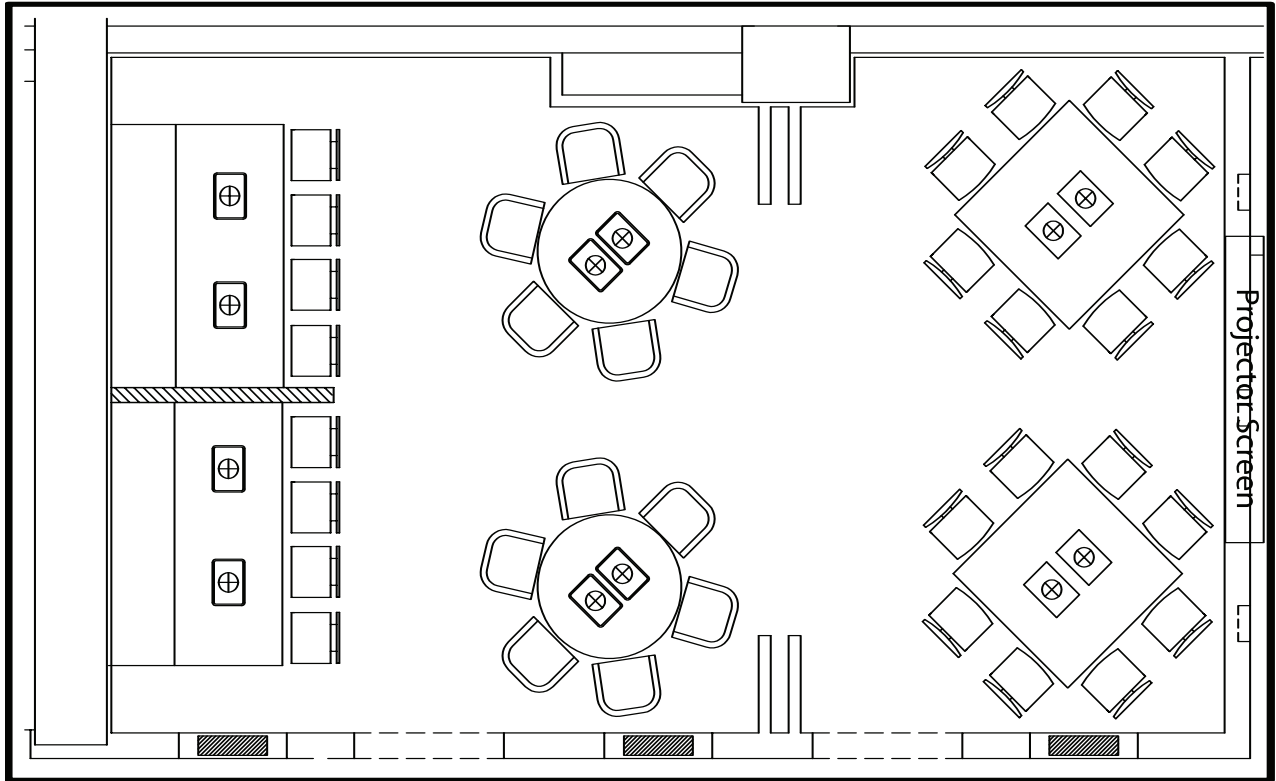

Sacramento Floor Plans

The Chardonnay Room
Seats up to 44

The Pinot Blanc Room
Seats up to 28

The Riesling Room
Seats up to 16