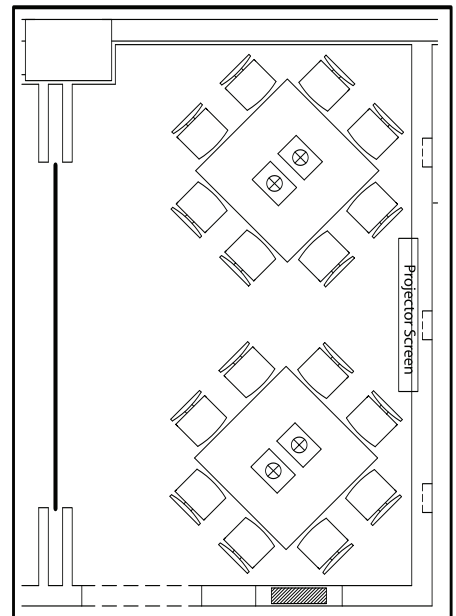

Sacramento Floor Plans

The Chardonnay Room
Seats up to 44

The Pinot Blanc Room
Seats up to 28

The Riesling Room
Seats up to 16