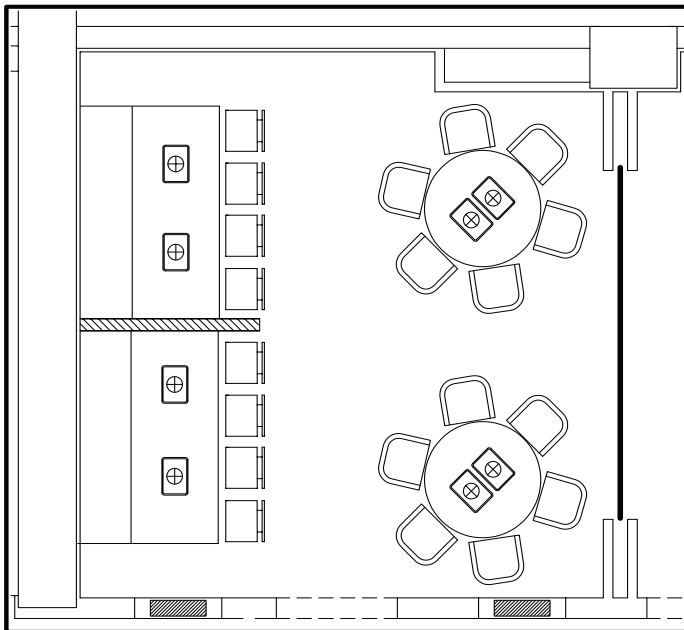

Sacramento Floor Plans

The Chardonnay Room
Seats up to 44

The Pinot Blanc Room
Seats up to 28

The Riesling Room
Seats up to 16